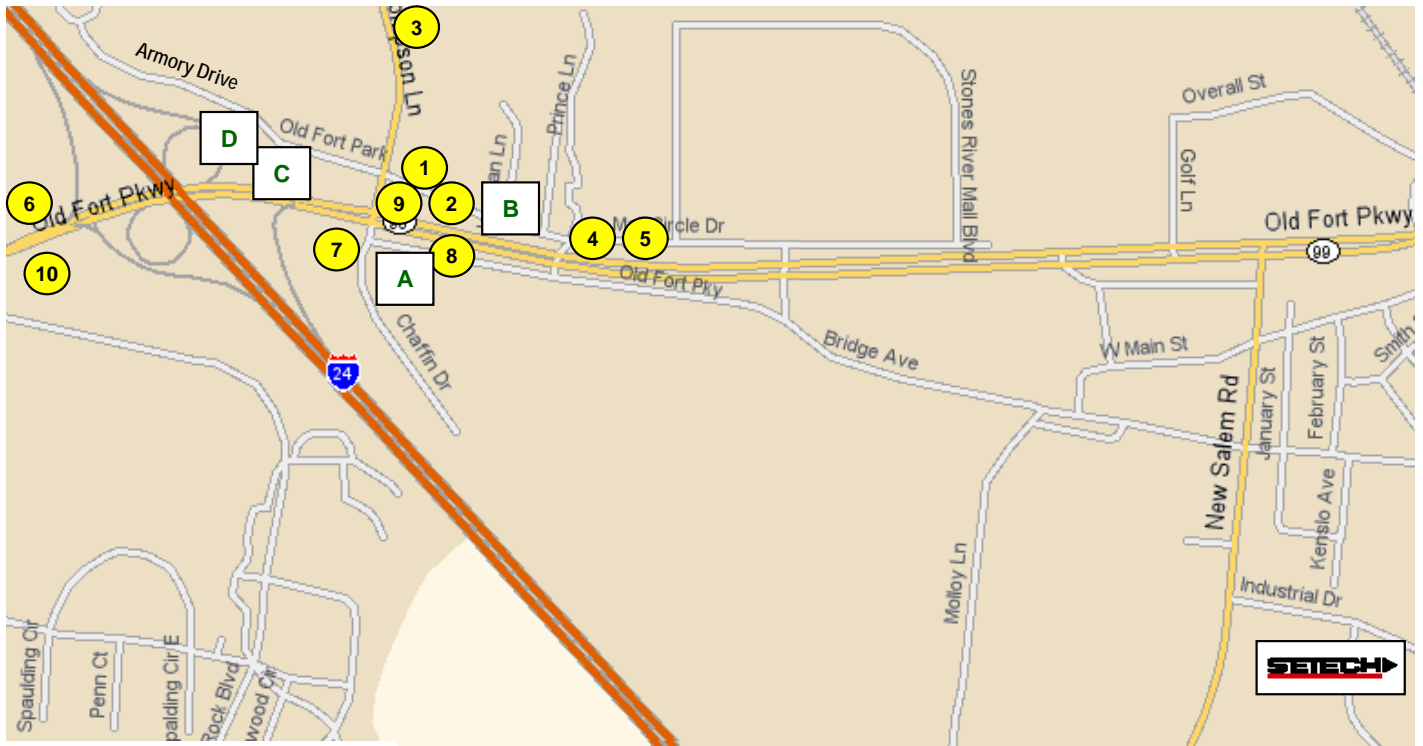

Local Murfreesboro Directions

SETECH

903 Industrial Drive, Murfreesboro, TN 37129, P 615.890.1755

A. Wingate Inn Murfreesboro

165 Chaffin Place, Murfreesboro, TN 37129, P 615.849.9000

Ask for SETECH corporate rate.

B. Doubletree Hotel

1850 Old Fort Parkway, Murfreesboro, TN 37129, P 615.895.5555

Ask for SETECH corporate rate.

C. Country Inn and Suites

2262 Old Fort Parkway, Murfreesboro, TN 37129, P 615.890.5951

D. Hampton Inn Murfreesboro

2230 Armory Drive, Murfreesboro, TN 37129, P 615.896.1172

Ask for SETECH corporate rate.

Nearby Restaurants

1. Wal-Mart Supercenter
2. Outback Steakhouse
3. Sushin (sushi)
4. Applebee's
5. Red Lobster
6. China Garden
7. Subway
8. Chick-Fil-A
9. McDonald's
10. Papa John's Pizza

From BNA airport to SETECH (approx. 30 miles, 35 minutes travel time):

- Exit airport onto Donelson Pike, toward the south.
- Travel approx. 3 miles on Donelson Pike.
- Turn right onto Harding Place, travel approx. 2 miles.
- Enter onto I-24 east towards Chattanooga.
- Travel approx. 22 miles on I-24 east.
- Exit I-24 east at exit 78B, onto TN-96 east/Old Fort Parkway.
- Travel approx. 2 miles (pass through 4 traffic signals) on TN-96/Old Fort Parkway.
- Turn right at the 5th traffic signal, onto New Salem Highway.
- Continue on New Salem Highway through 1 traffic signal.
- Turn left onto Industrial Drive.
- SETECH is the 1st building on the right, after UPS.